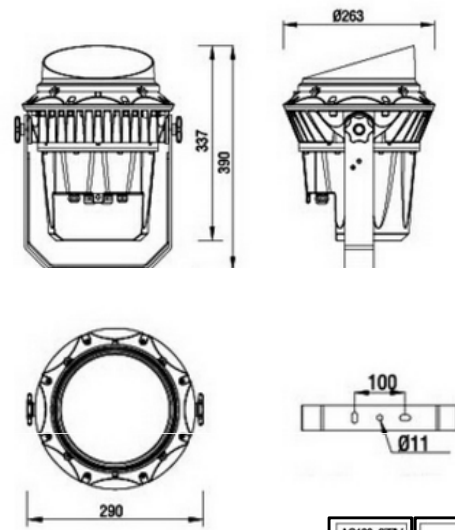

MG-PL 3-36

AC100-277V DC24V	CCIDMXS12	10°25'40° 60°25x60°	-25-50°C	10-90%	>30000h
Input Voltage	Control Mode	Beam Angle	Temp.	Humidity	Life Time

Product Code	JRF3-36	JRF3-36/36x2.2W
LED Quantity	36pcs	36pcs
Rated Power	58W/86W	87W
Color	36Single/10R10G10B6W	36Single
Luminous Flux	4801/2718lm	6193lm
Installation Pipe Diameter	Φ11×100mm	Φ11×100mm
Net Weight	7.5kg	7.5kg
Gross Weight	8.05kg	8.05kg
Packing Size	360x330x450mm	360x330x450mm